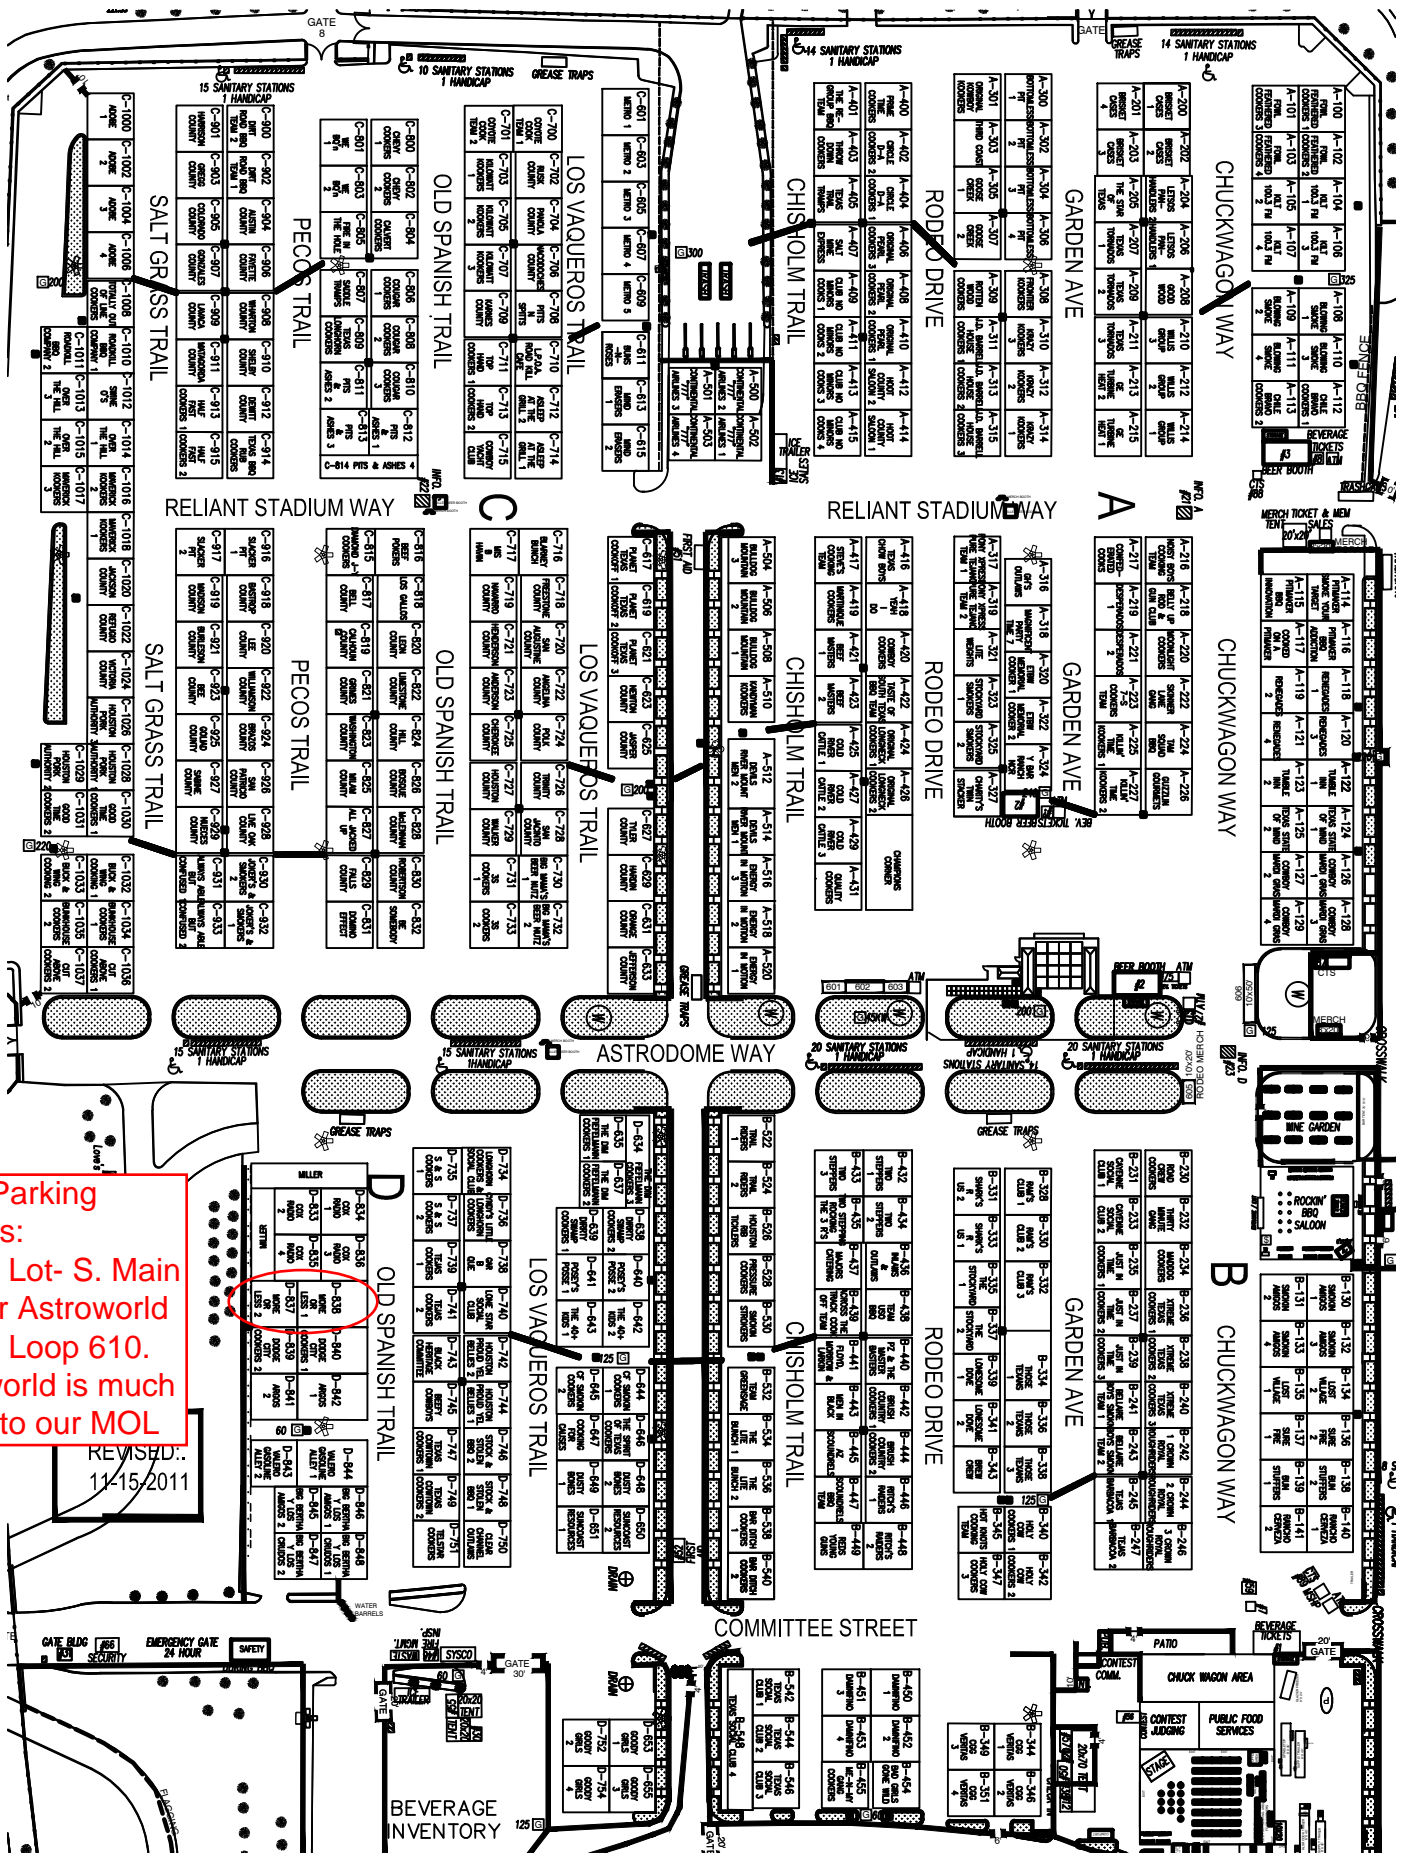

Cash Parking Options:
 Yellow Lot- S. Main
 Former Astroworld
 site on Loop 610.
 Astroworld is much
 closer to our MOL

REVISED:
 11-15-2011